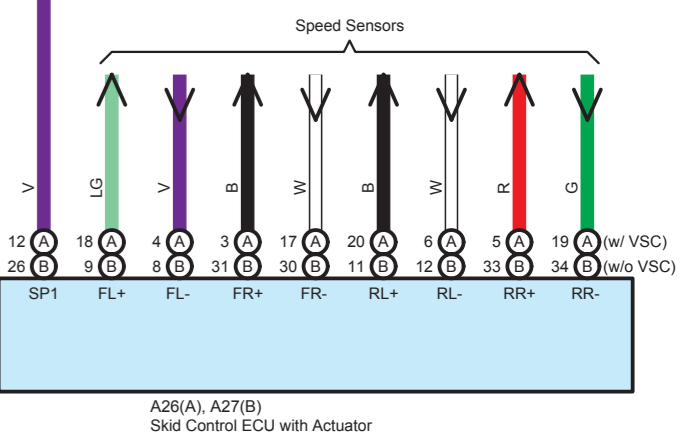

- * 1 : w/ Audio SW in Steering Wheel
- * 2 : RHD Short Body
- * 3 : Except *2
- * 4 : w/ TOYOTA Parking Assist (Rear View Monitor)

A26(A), A27(B)
Skid Control ECU with Actuator